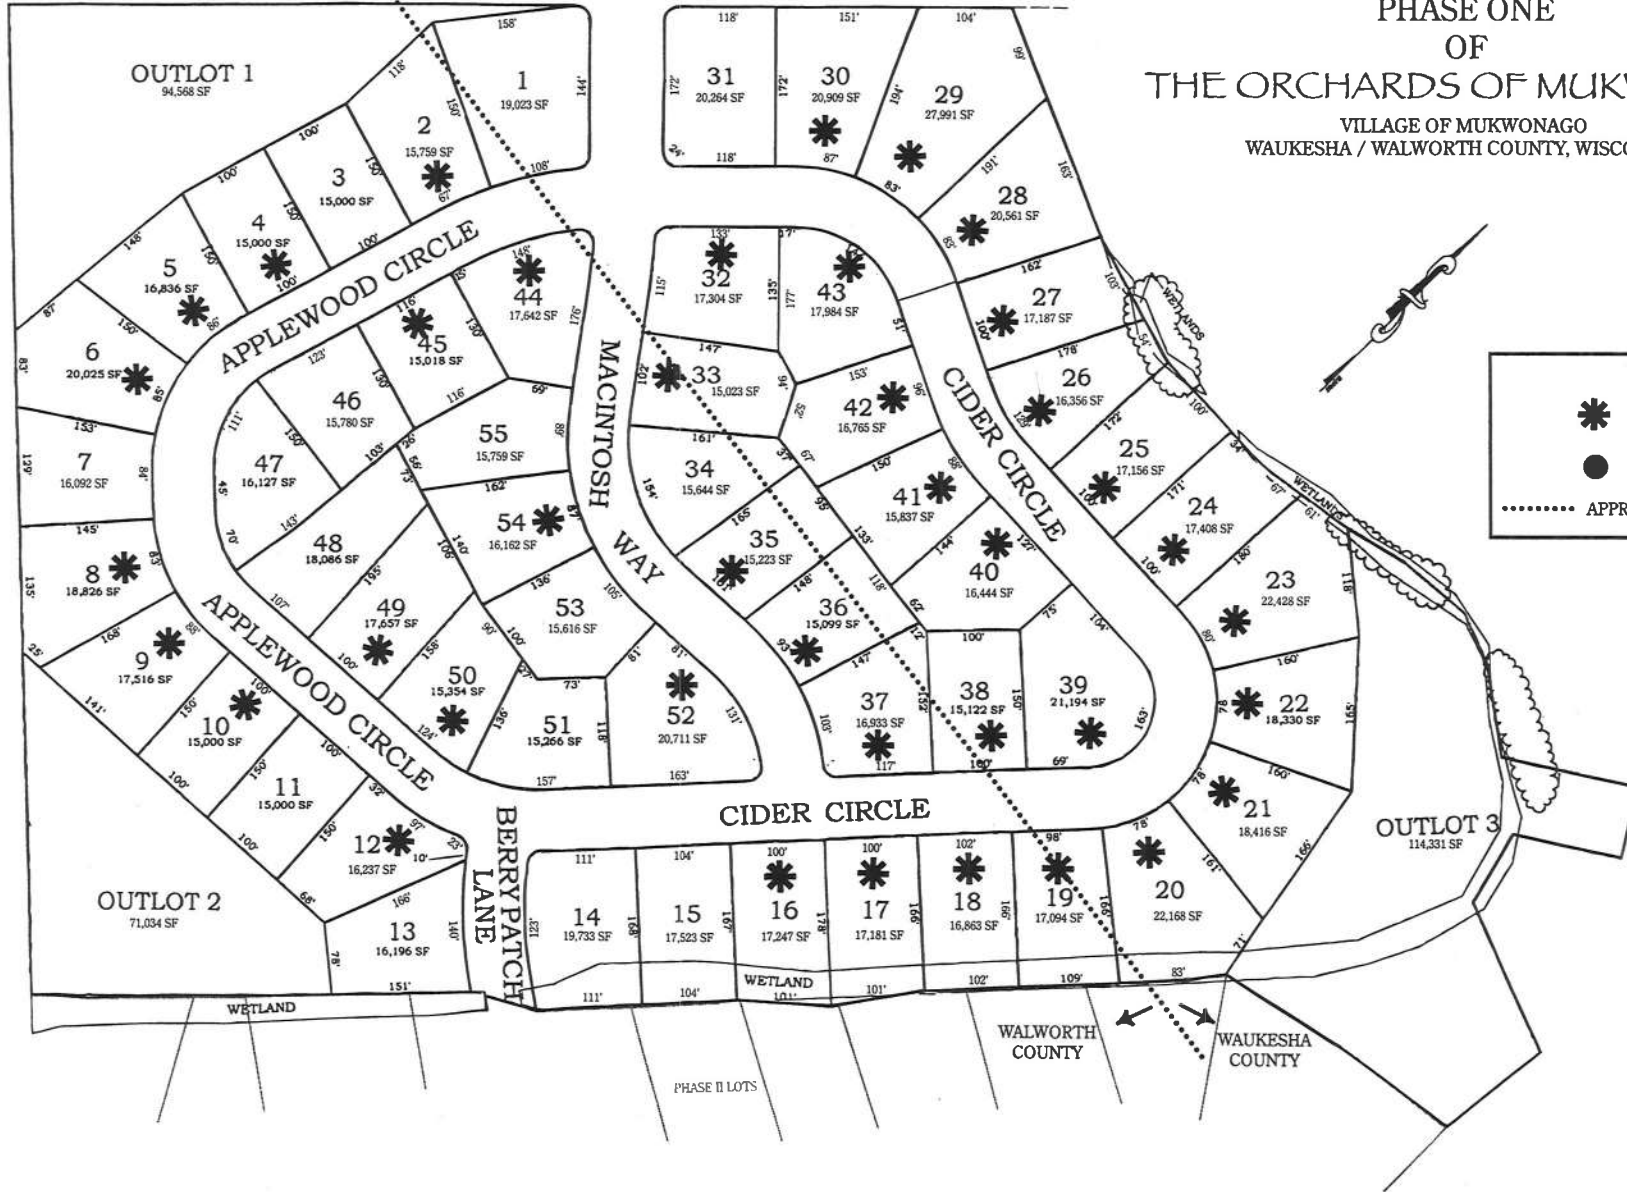

WALWORTH COUNTY

WAUKESHA COUNTY

C.T.H. "ES"

PHASE ONE OF THE ORCHARDS OF MUKWONAGO

VILLAGE OF MUKWONAGO
WAUKESHA / WALWORTH COUNTY, WISCONSIN

Legend

-  Accepted Offer
-  On Hold
-  APPROXIMATE COUNTY LINE

PHASE TWO
OF
THE ORCHARDS OF MUKWONAGO
 VILLAGE OF MUKWONAGO
 WAUKESHA / WALWORTH COUNTY, WISCONSIN